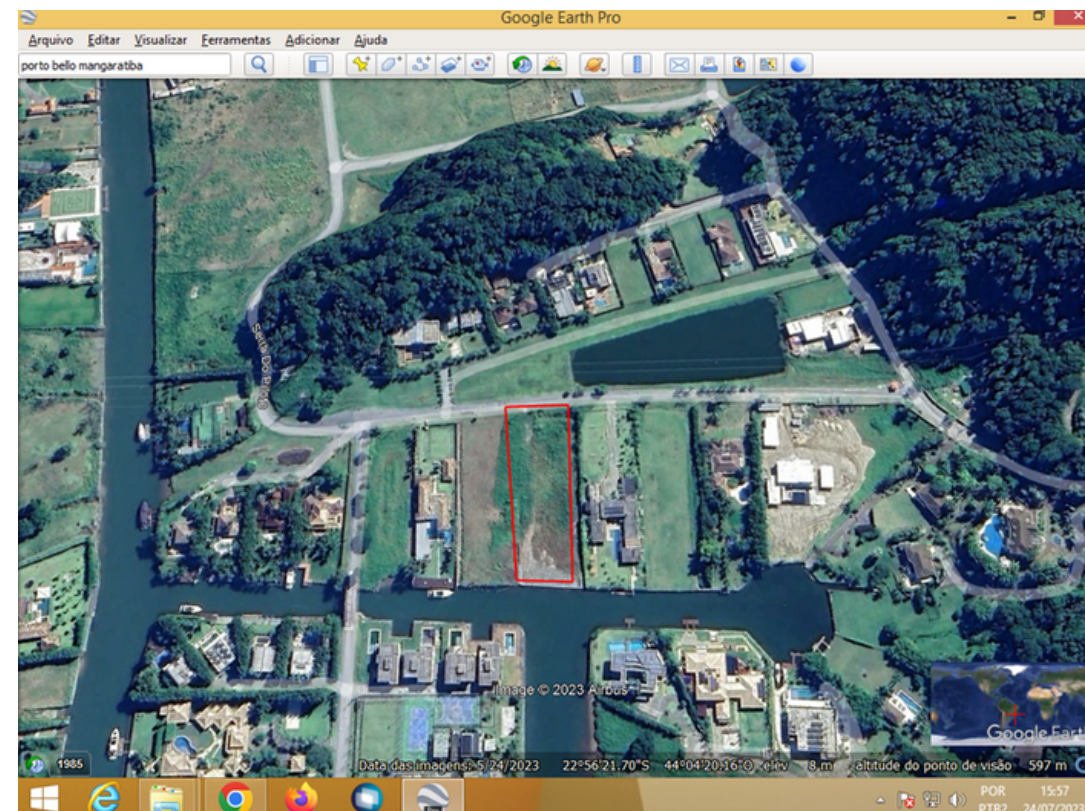

WWW.SAPHIRABUSINESS.COM

Portobello Resort and Safari

The Portobello Resort has architecture inspired by the Polynesian style and decoration in harmony with nature. Facing the bay of Ilha Grande and surrounded by mountains covered by the Atlantic Forest, the Hotel Portobello Resort & Safari provides unforgettable experiences for the whole family: today it is the only one in Brazil with a safari that has approximately 500 animals of the Brazilian fauna, European and African. It's an outdoor zoo.

The Condominium

The Terrain

Location

Between Rio and São Paulo. 100 km from Rio de Janeiro and 400 km from São Paulo.
Rio – Santos Highway km 434, Mangaratiba RJ 23860-000

Runway: SDPA LAT: 022° 55' 39"S – LONG: 044° 04' 48"W – Dimensions: 900X30m
Helipad: LAT: 022° 56' 57"S – LONG: 044° 04' 28"W – Type: Private on the ground
Marina: LAT: 022° 57' 06"S -LONG: 044° 04' 57"W – Frequency ECO 66, Channel 68